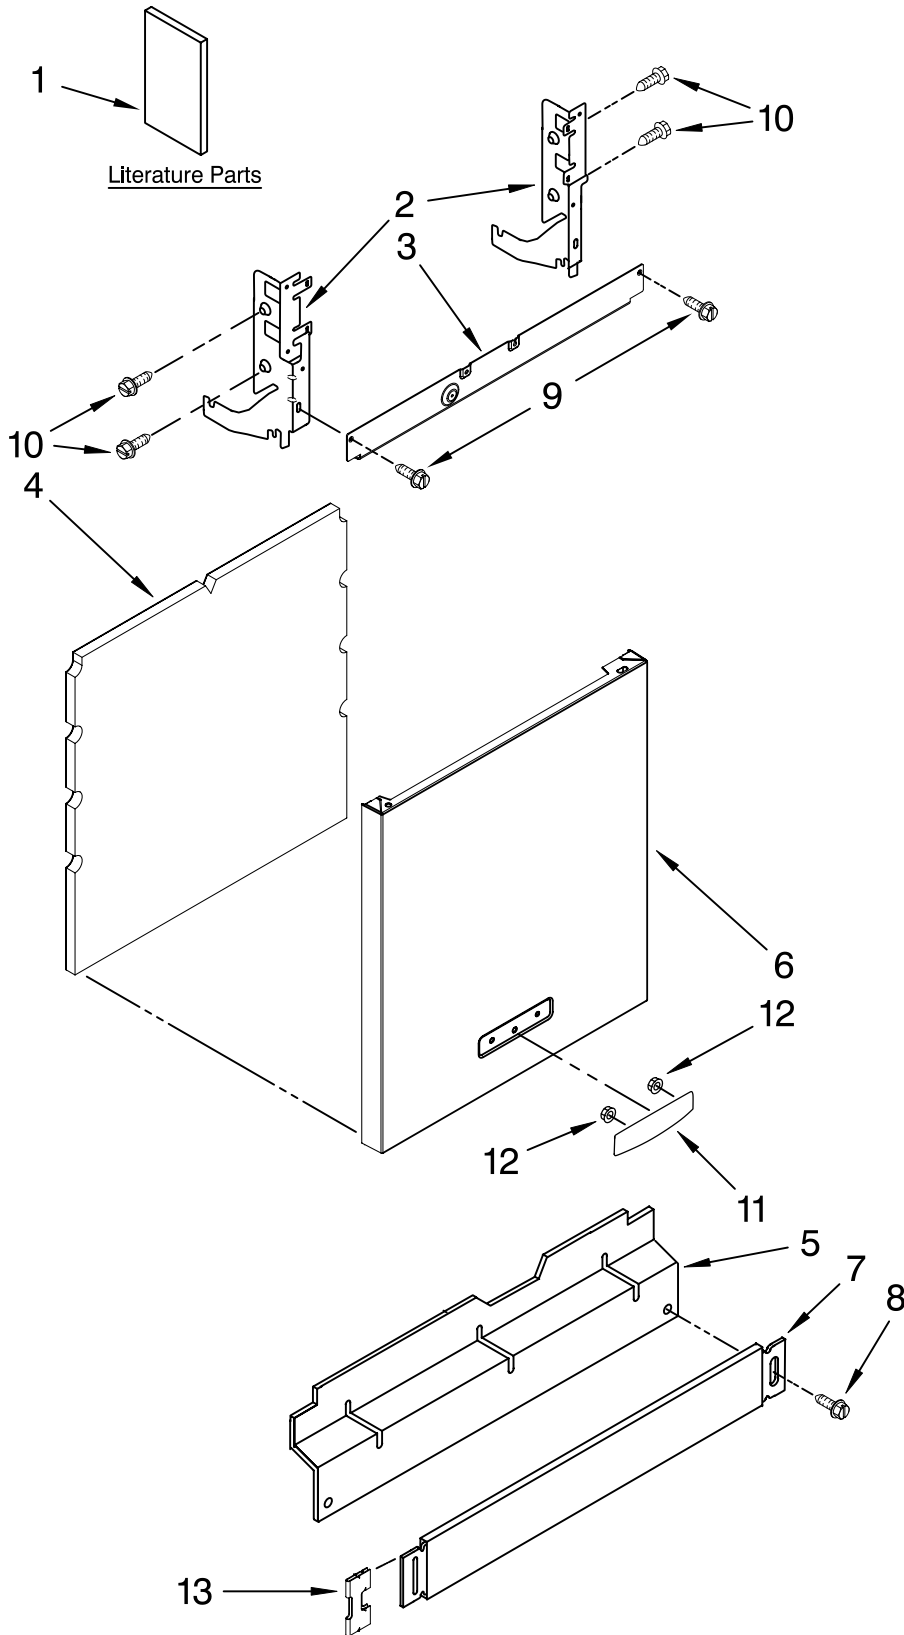

KitchenAid® DOOR AND PANEL PARTS

For Models: KUDC03ITBL2, KUDC03ITBS2
(Black) (Stainless)

UNDERCOUNTER
DISHWASHER

Illus. No.	Part No.	DESCRIPTION
1		Literature Parts
	W10078153	Instructions, Installation
	W10084091	Guide, Use & Care Spanish
	W10111124	Energy Guide
	W10084169	Guide, Use & Care English
	W10082651	Tech Sheet
2		Arm, Hinge
	8534854	Left
	8534853	Right
3	8564886	Stiffener, Door
4	8542577	Insulation, Door
5		Access Panel
	8573255	Black
6		Panel, Full Front (Includes Items 4, 11 & 12)
	W10077995	Black
	W10137620	Stainless
7		Toe Panel (Includes #13)
	8573286	Black
8	302868	Screw
9	304392	Screw
10	3400071	Screw
11		Nameplate
	W10021860	Black
	W10021850	Stainless
12	2004333	Nut
13	8269016	Clip, Ground

FOR ORDERING INFORMATION REFER TO PARTS PRICE LIST

CONTROL PANEL PARTS

For Models: KUDC03ITBL2, KUDC03ITBS2
(Black) (Stainless)

Illus. No.	Part No.	DESCRIPTION
1		Console Assembly (Includes Insert)
	W10084152	Black
2	8268540	Spring, Handle
3	8546546	Clip, BI-Metal
4	3400412	Screw
5	8524471	Actuator, Latch
6	661663	BI-Metal
8	3369051	Screw
9		Handle, Latch
	8269117	Black
10	8524476	Bolt, Latch
11	W10084142	Control, Electronic
12	8269209	Switch, Door

FOR ORDERING INFORMATION REFER TO PARTS PRICE LIST

DOOR AND LATCH PARTS

For Models: KUDC03ITBL2, KUDC03ITBS2
(Black) (Stainless)

Illus. No.	Part No.	DESCRIPTION
1	3369051	Screw, Door
2	8281217	Screw
3	W10084288	Inner Door Mastic Assembly (Also Order Item 6)
4	W10077883	Inlet, Air
5	8572583	Vent Assembly (Also Order Item 6)